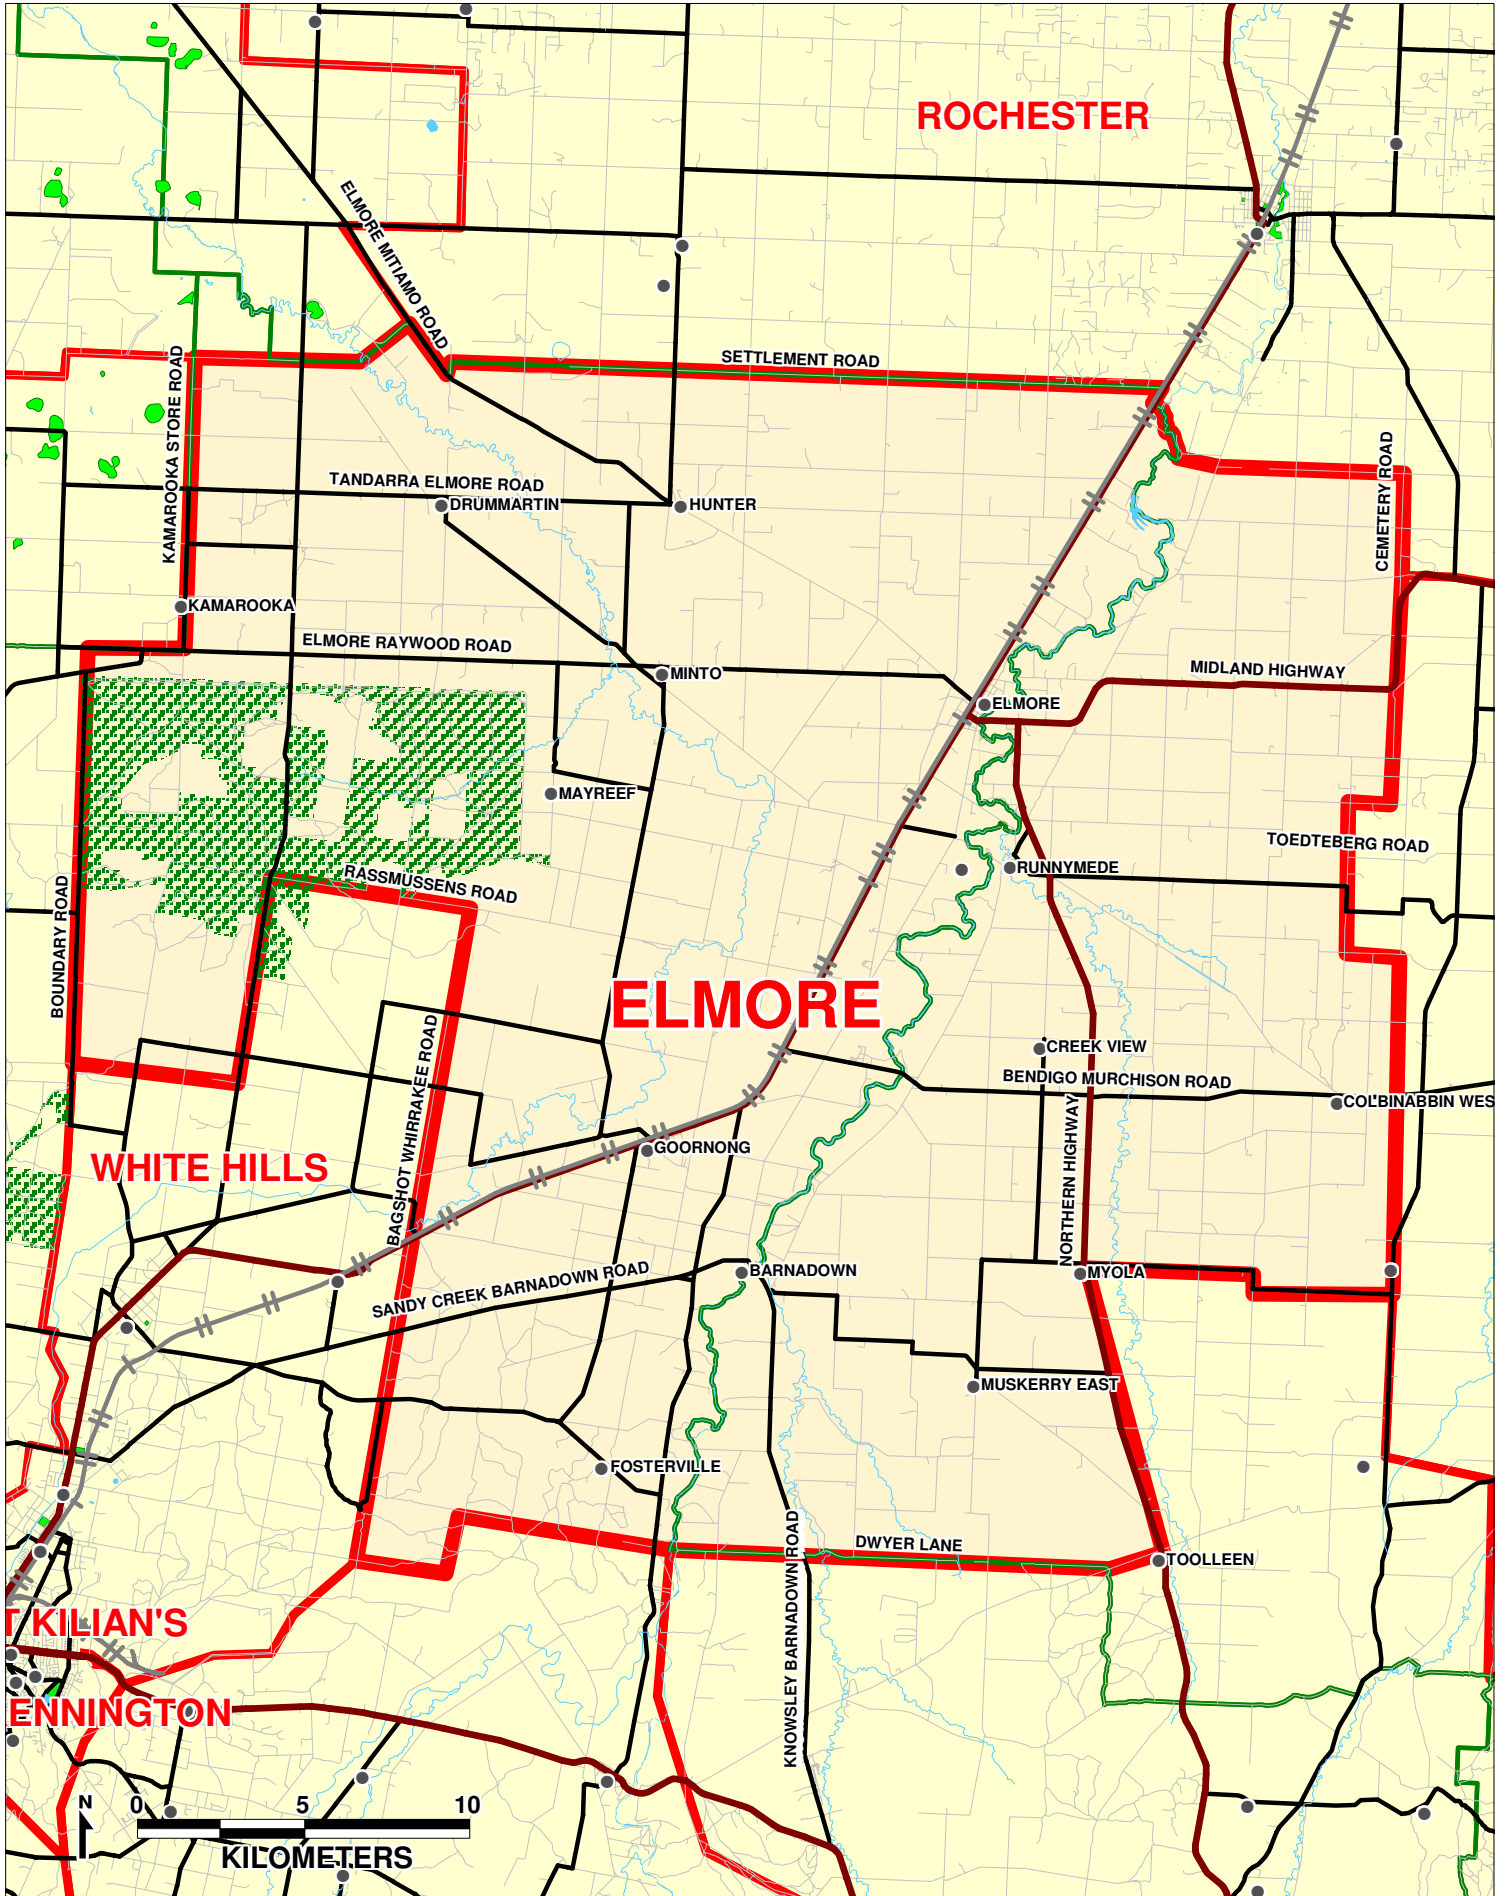

# PARISH OF ELMORE

KEY:	
	PARISH BOUNDARY
	LGA
	RIVERS
	HIGHWAY
	RAILWAY
	MAIN ROAD
	ROAD
	TOWNS
	NATIONAL PARKS

DIocese of SANDHURST

JULY 2005

PREPARED BY WHELANS PLANNING  
Our Ref: B381-Elmore-2005-A