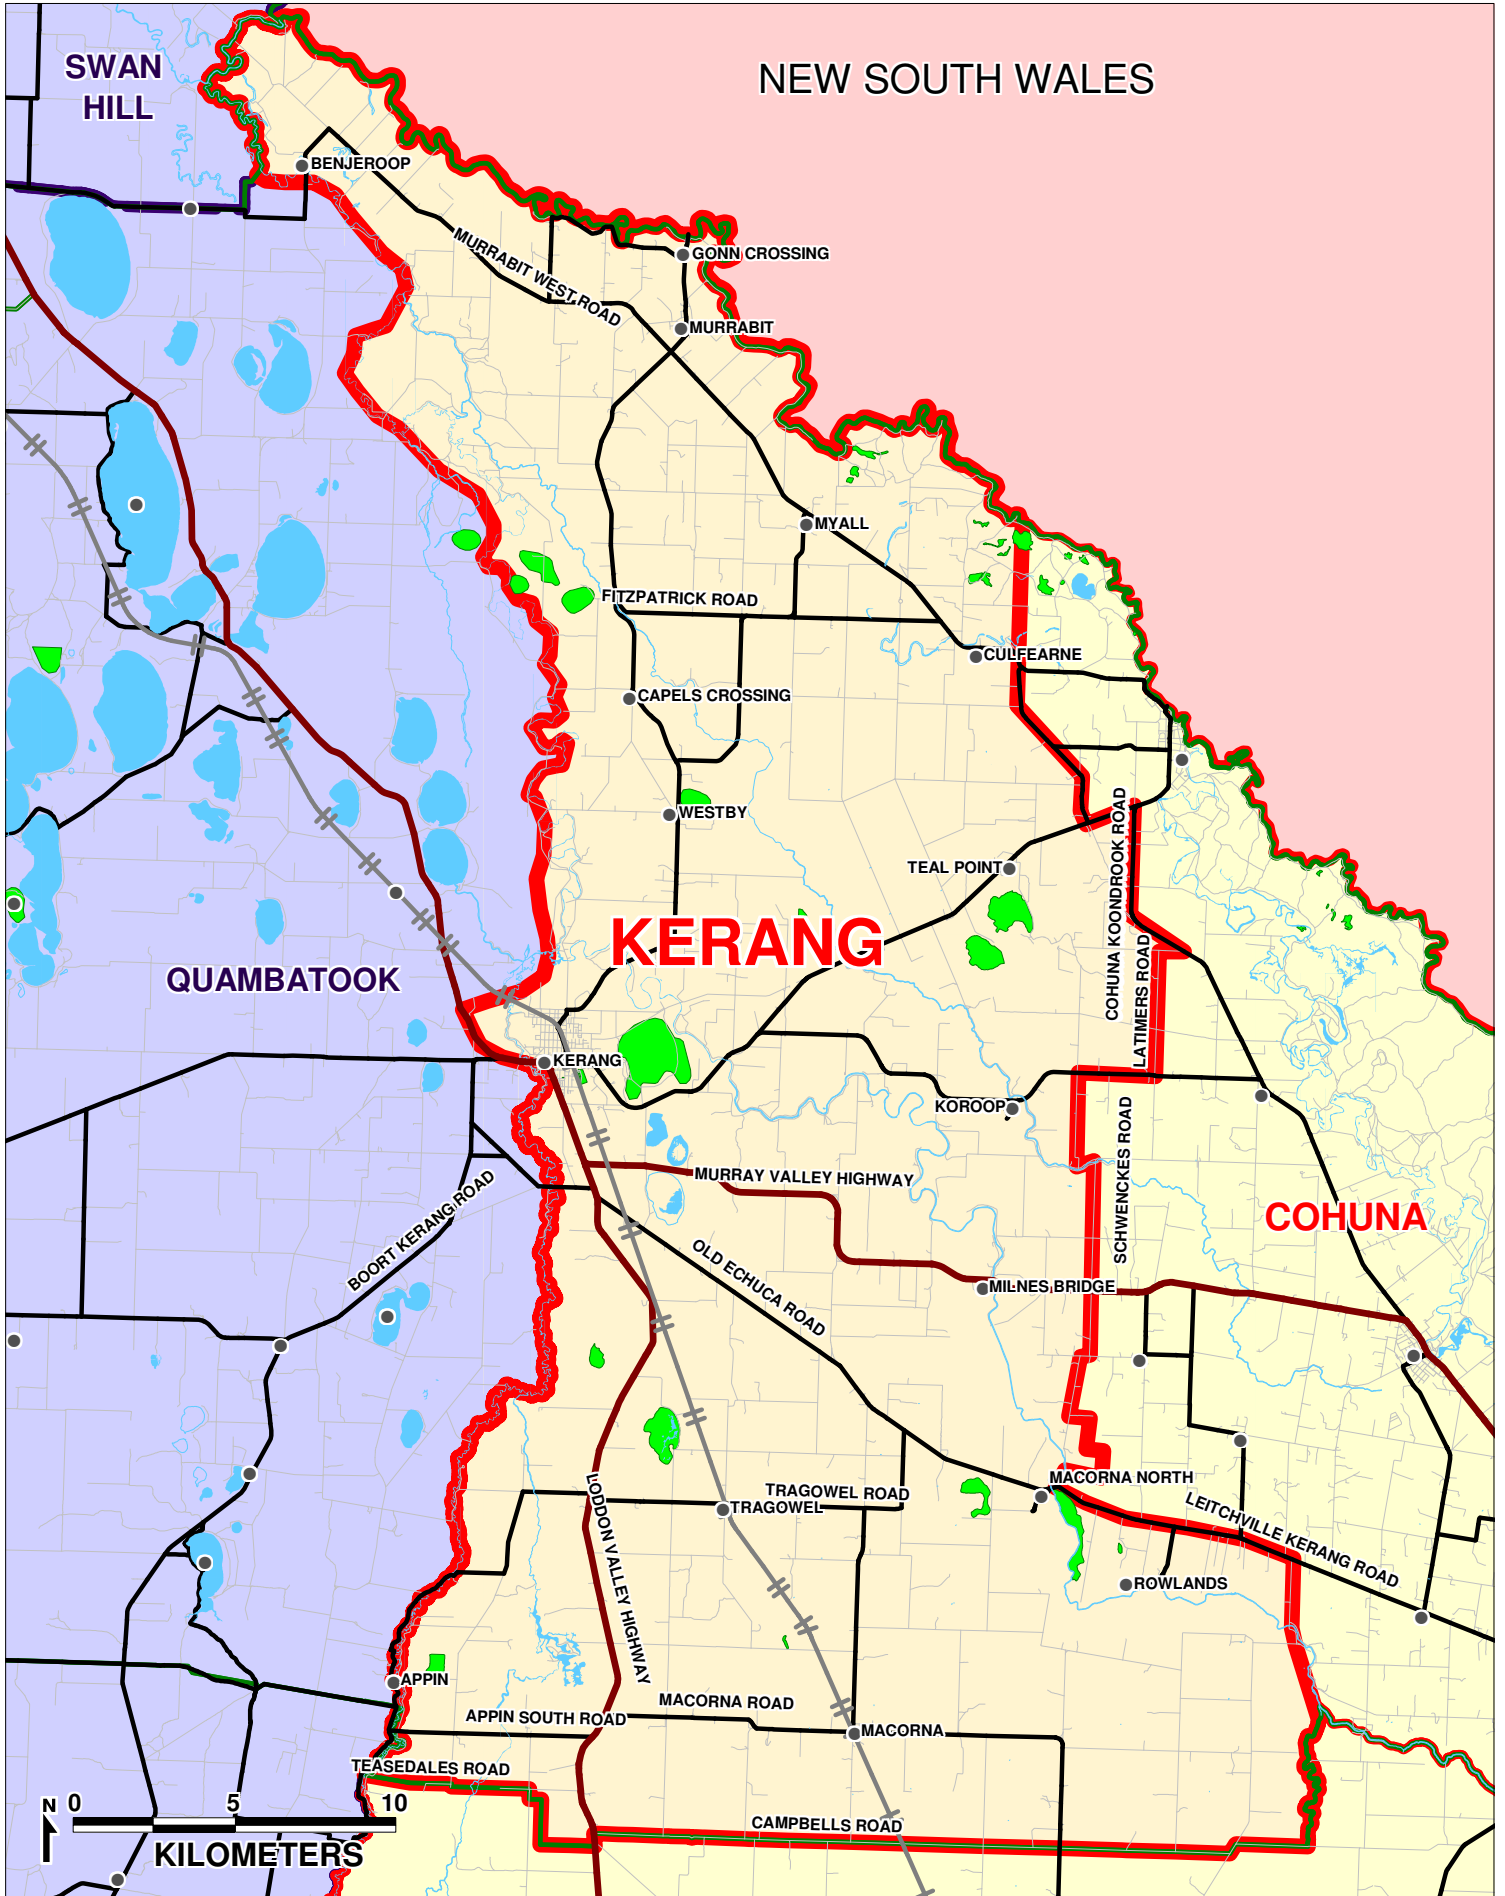

PARISH OF KERANG

NEW SOUTH WALES

SWAN HILL

QUAMBATOOK

KERANG

COHUNA

DIocese of SANDHURST

	PARISH BOUNDARY		MAIN ROAD
	LGA		ROAD
	RIVERS		TOWNS
	HIGHWAY		NATIONAL PARKS
	RAILWAY		

JULY 2005

PREPARED BY WHELANS PLANNING
Our Ref: B381-Kerang-2005-A