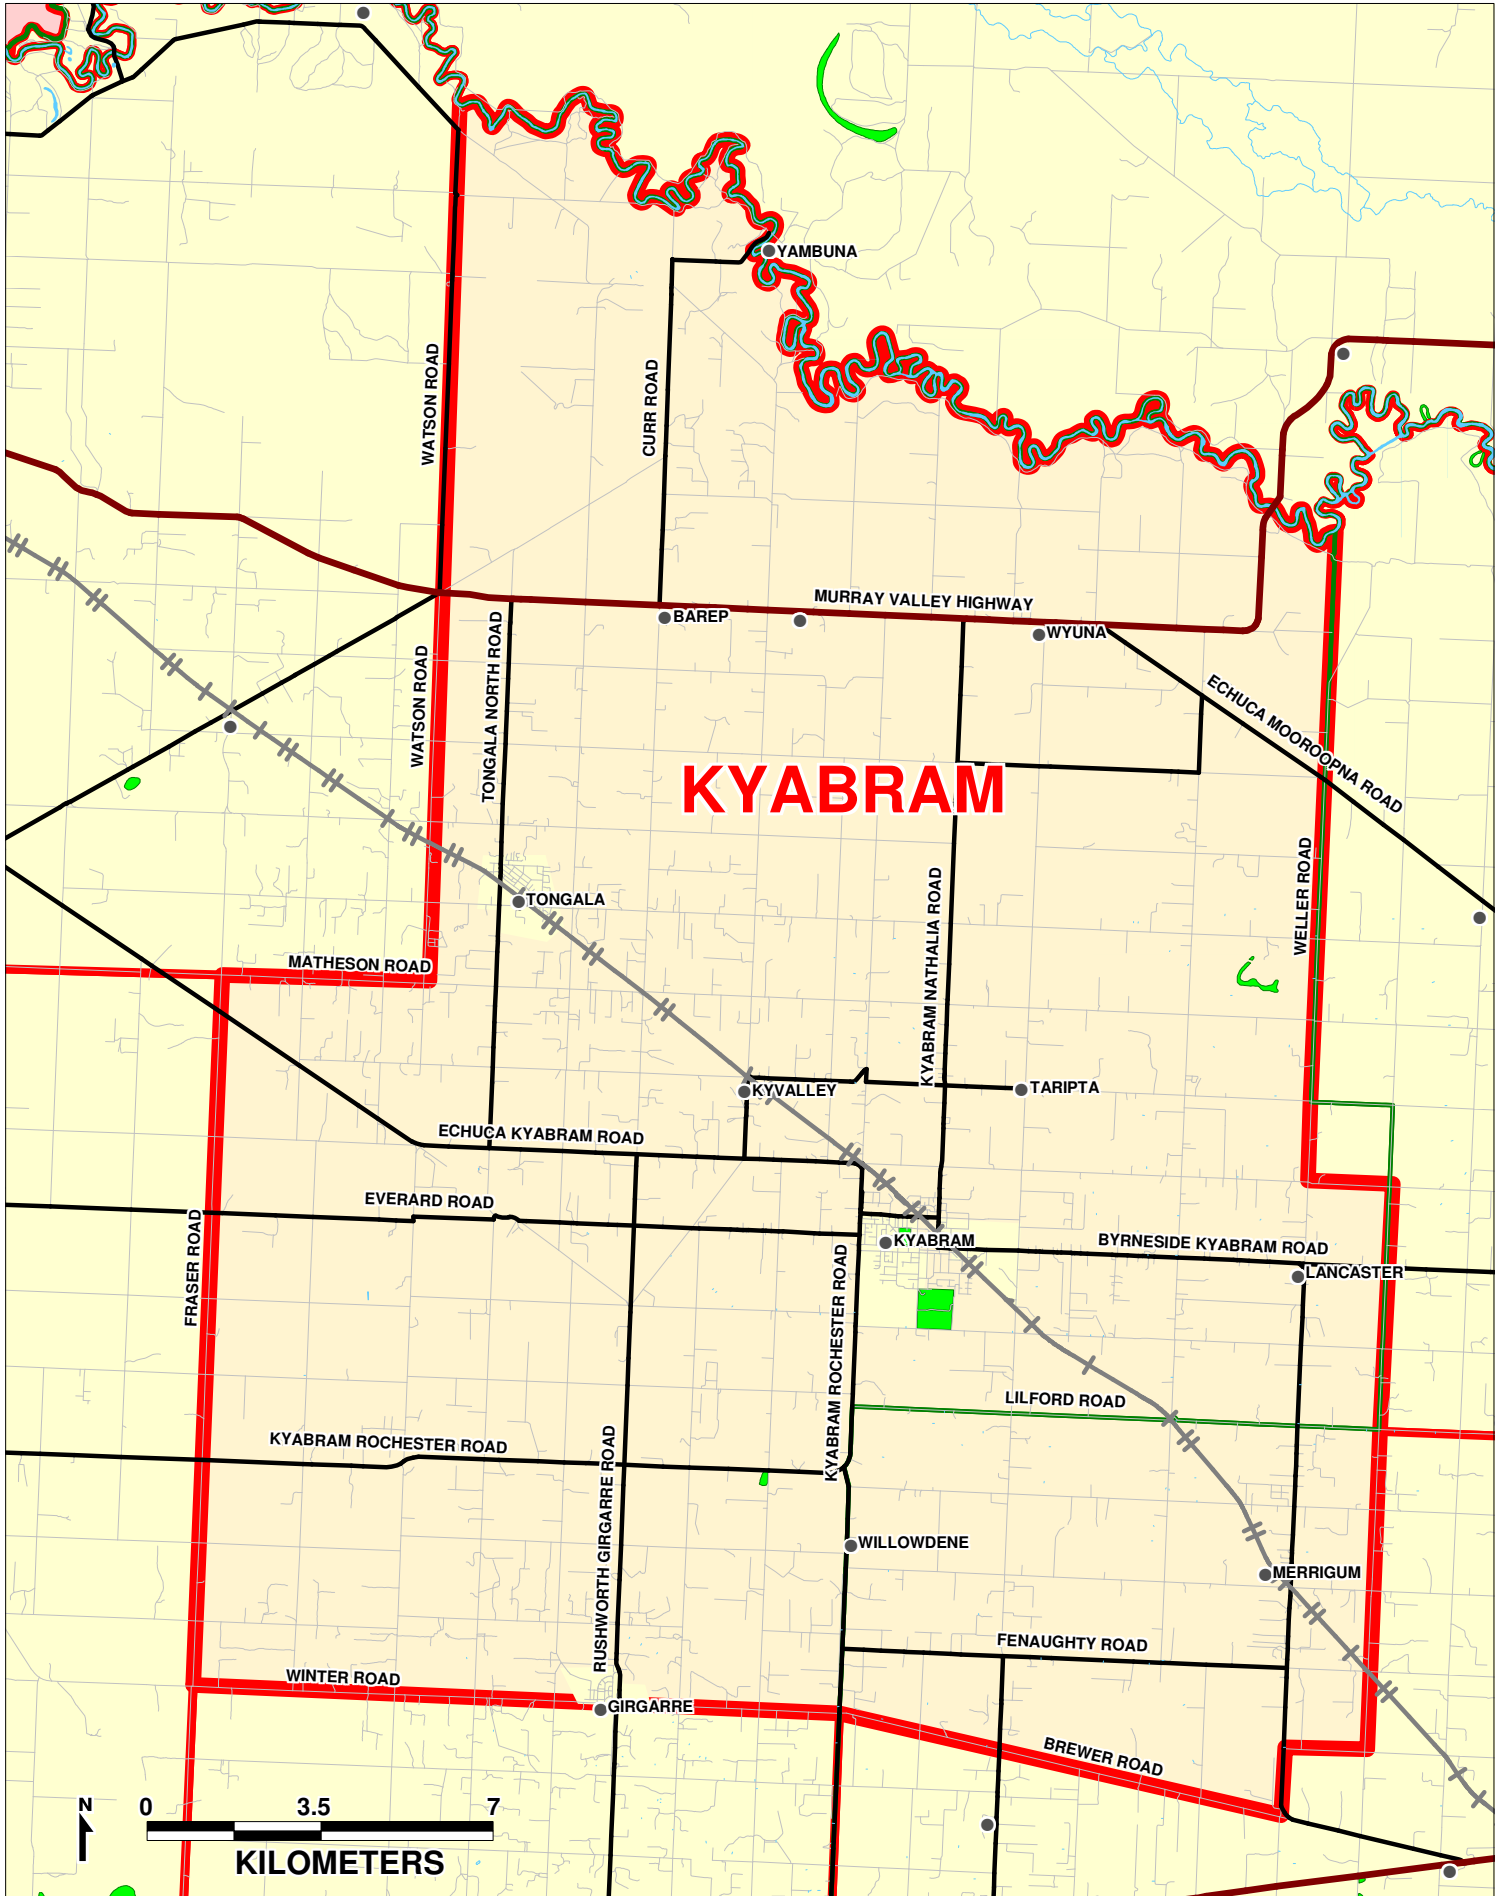

PARISH OF KYABRAM

KYABRAM

	PARISH BOUNDARY		MAIN ROAD
	LGA		ROAD
	RIVERS		TOWNS
	HIGHWAY		NATIONAL PARKS
	RAILWAY		

DIocese of Sandhurst

JULY 2005

PREPARED BY WHELANS PLANNING
Our Ref: B381-Kyabram-2005-A