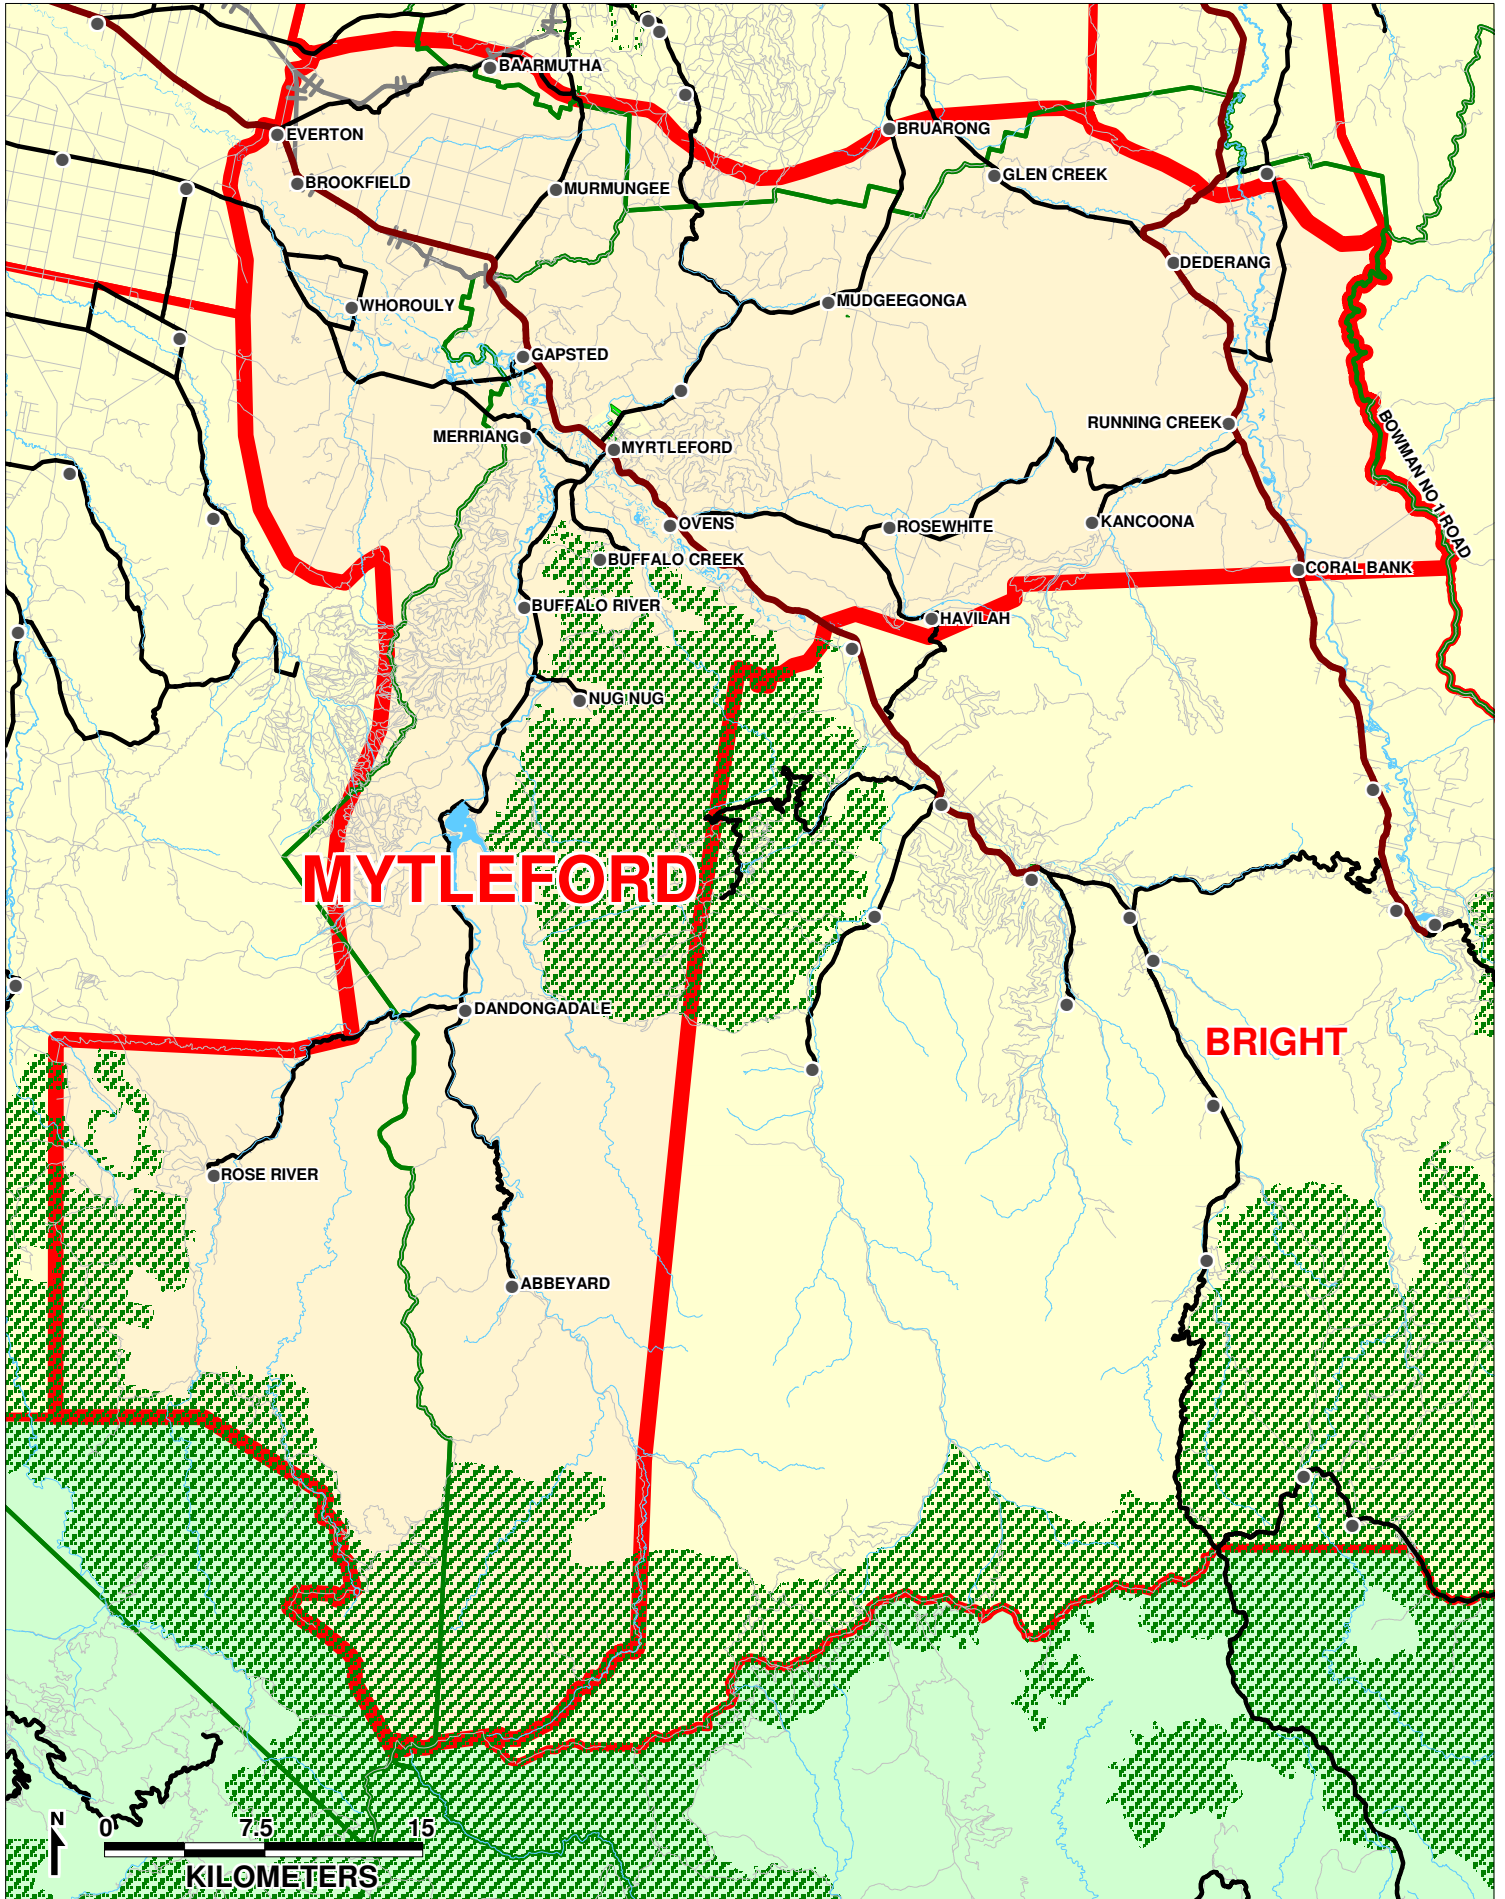

PARISH OF MYTLEFORD

MYTLEFORD

BRIGHT

KEY:			
	PARISH BOUNDARY		MAIN ROAD
	LGA		ROAD
	RIVERS		TOWNS
	HIGHWAY		NATIONAL PARKS
	RAILWAY		

DIocese of SANDHURST

JULY 2005

PREPARED BY WHELANS PLANNING

Our Ref: B381-Myleford-2005-A