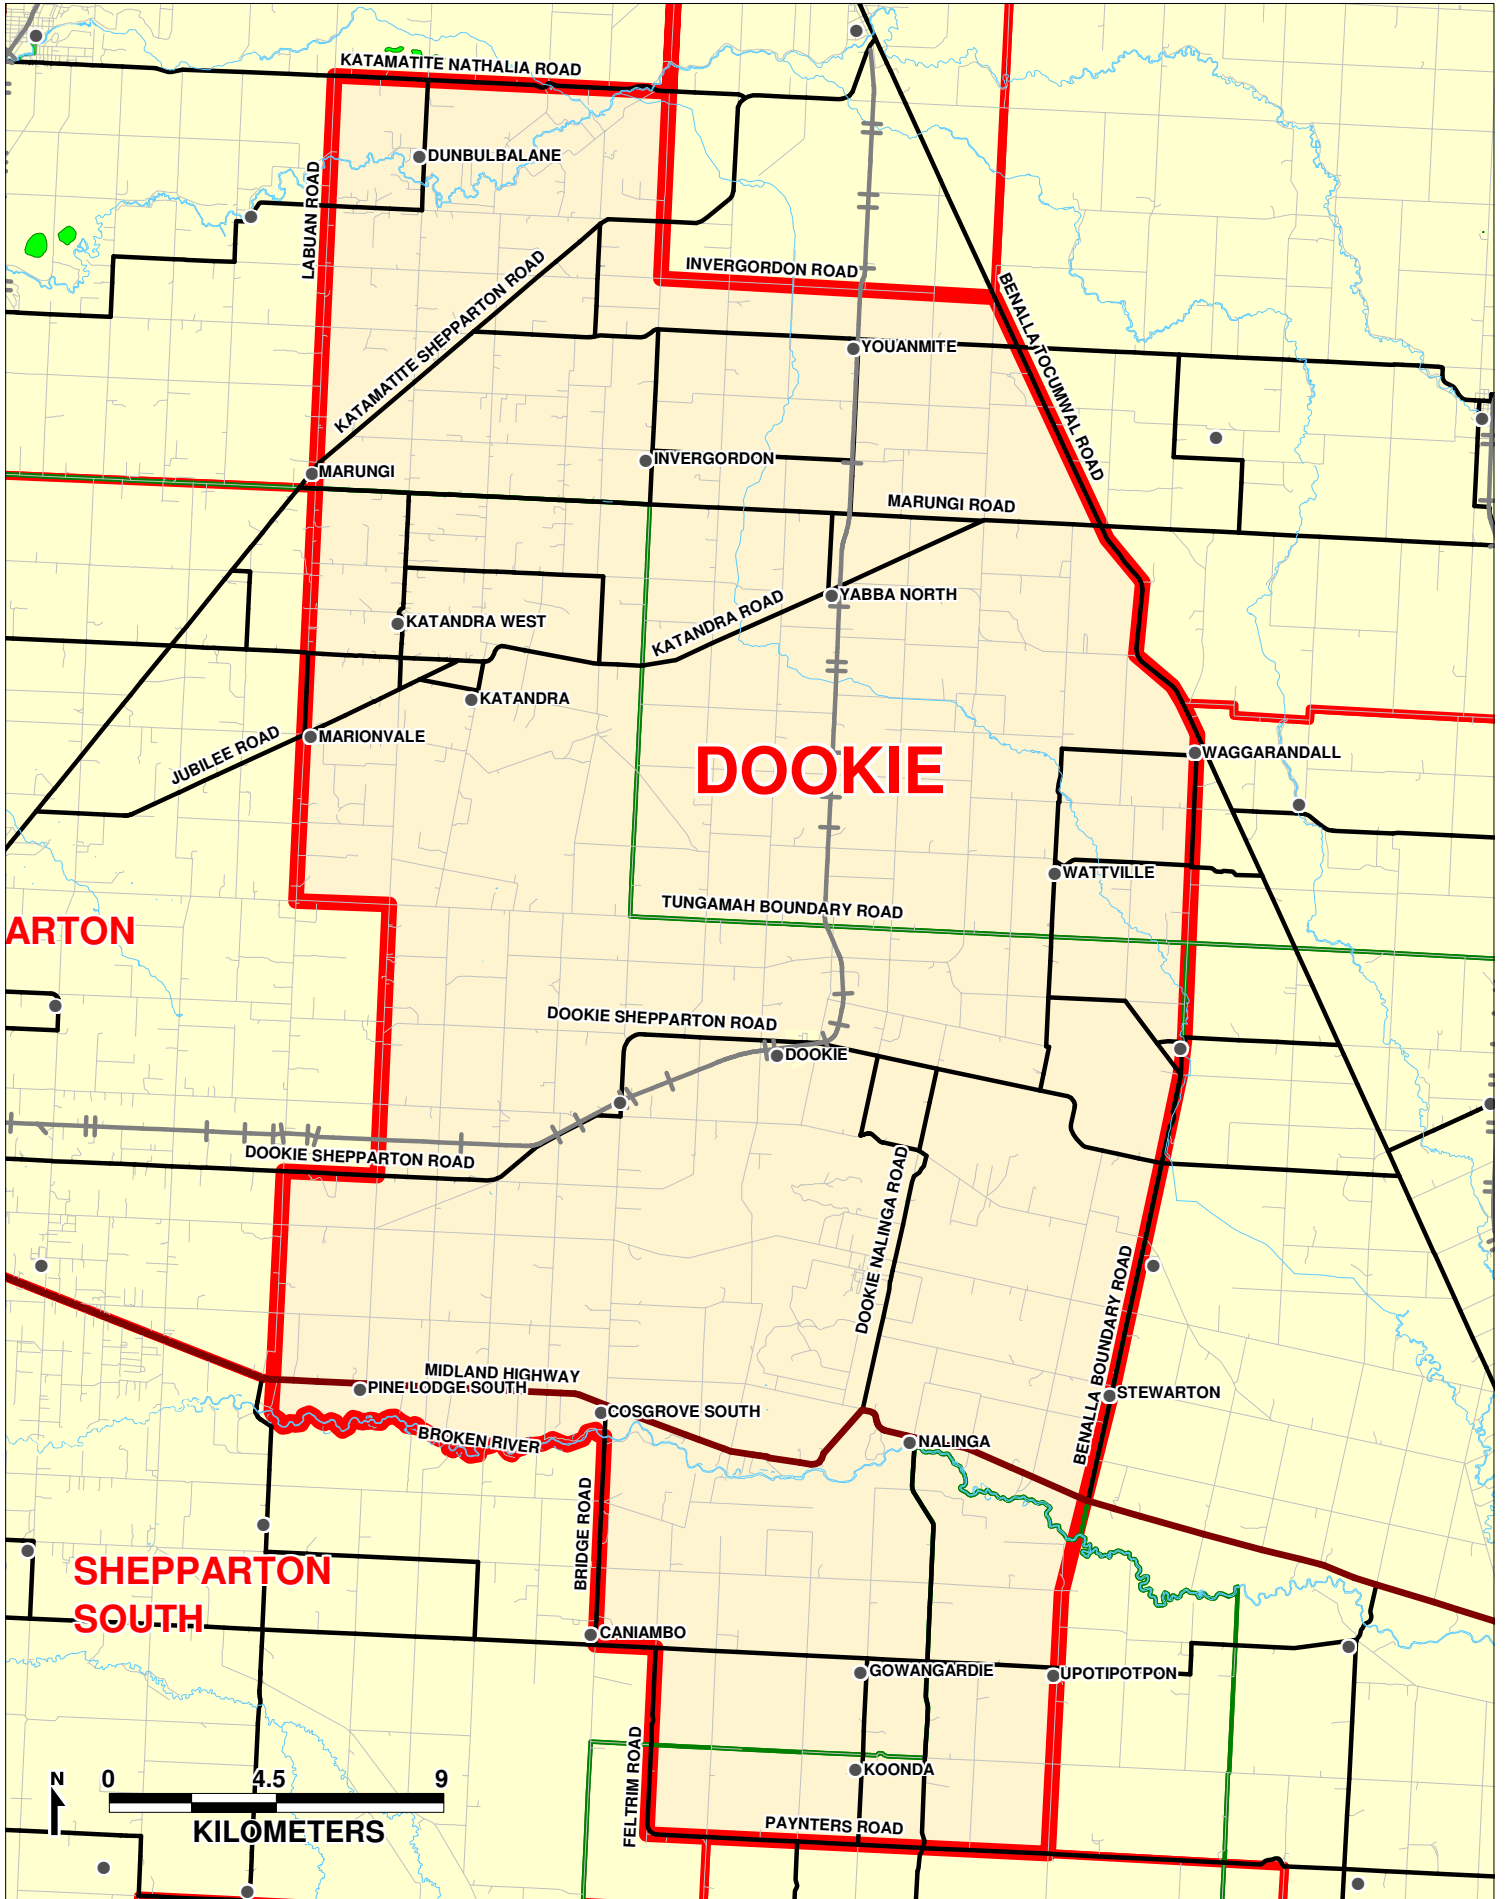

PARISH OF DOOKIE

KEY:	
	PARISH BOUNDARY
	LGA
	RIVERS
	HIGHWAY
	MAIN ROAD
	ROAD
	TOWNS
	RAILWAY
	NATIONAL PARKS

DIocese of SANDHURST

JULY 2005

PREPARED BY WHELANS PLANNING

Our Ref: B381-Dookie-2005-A