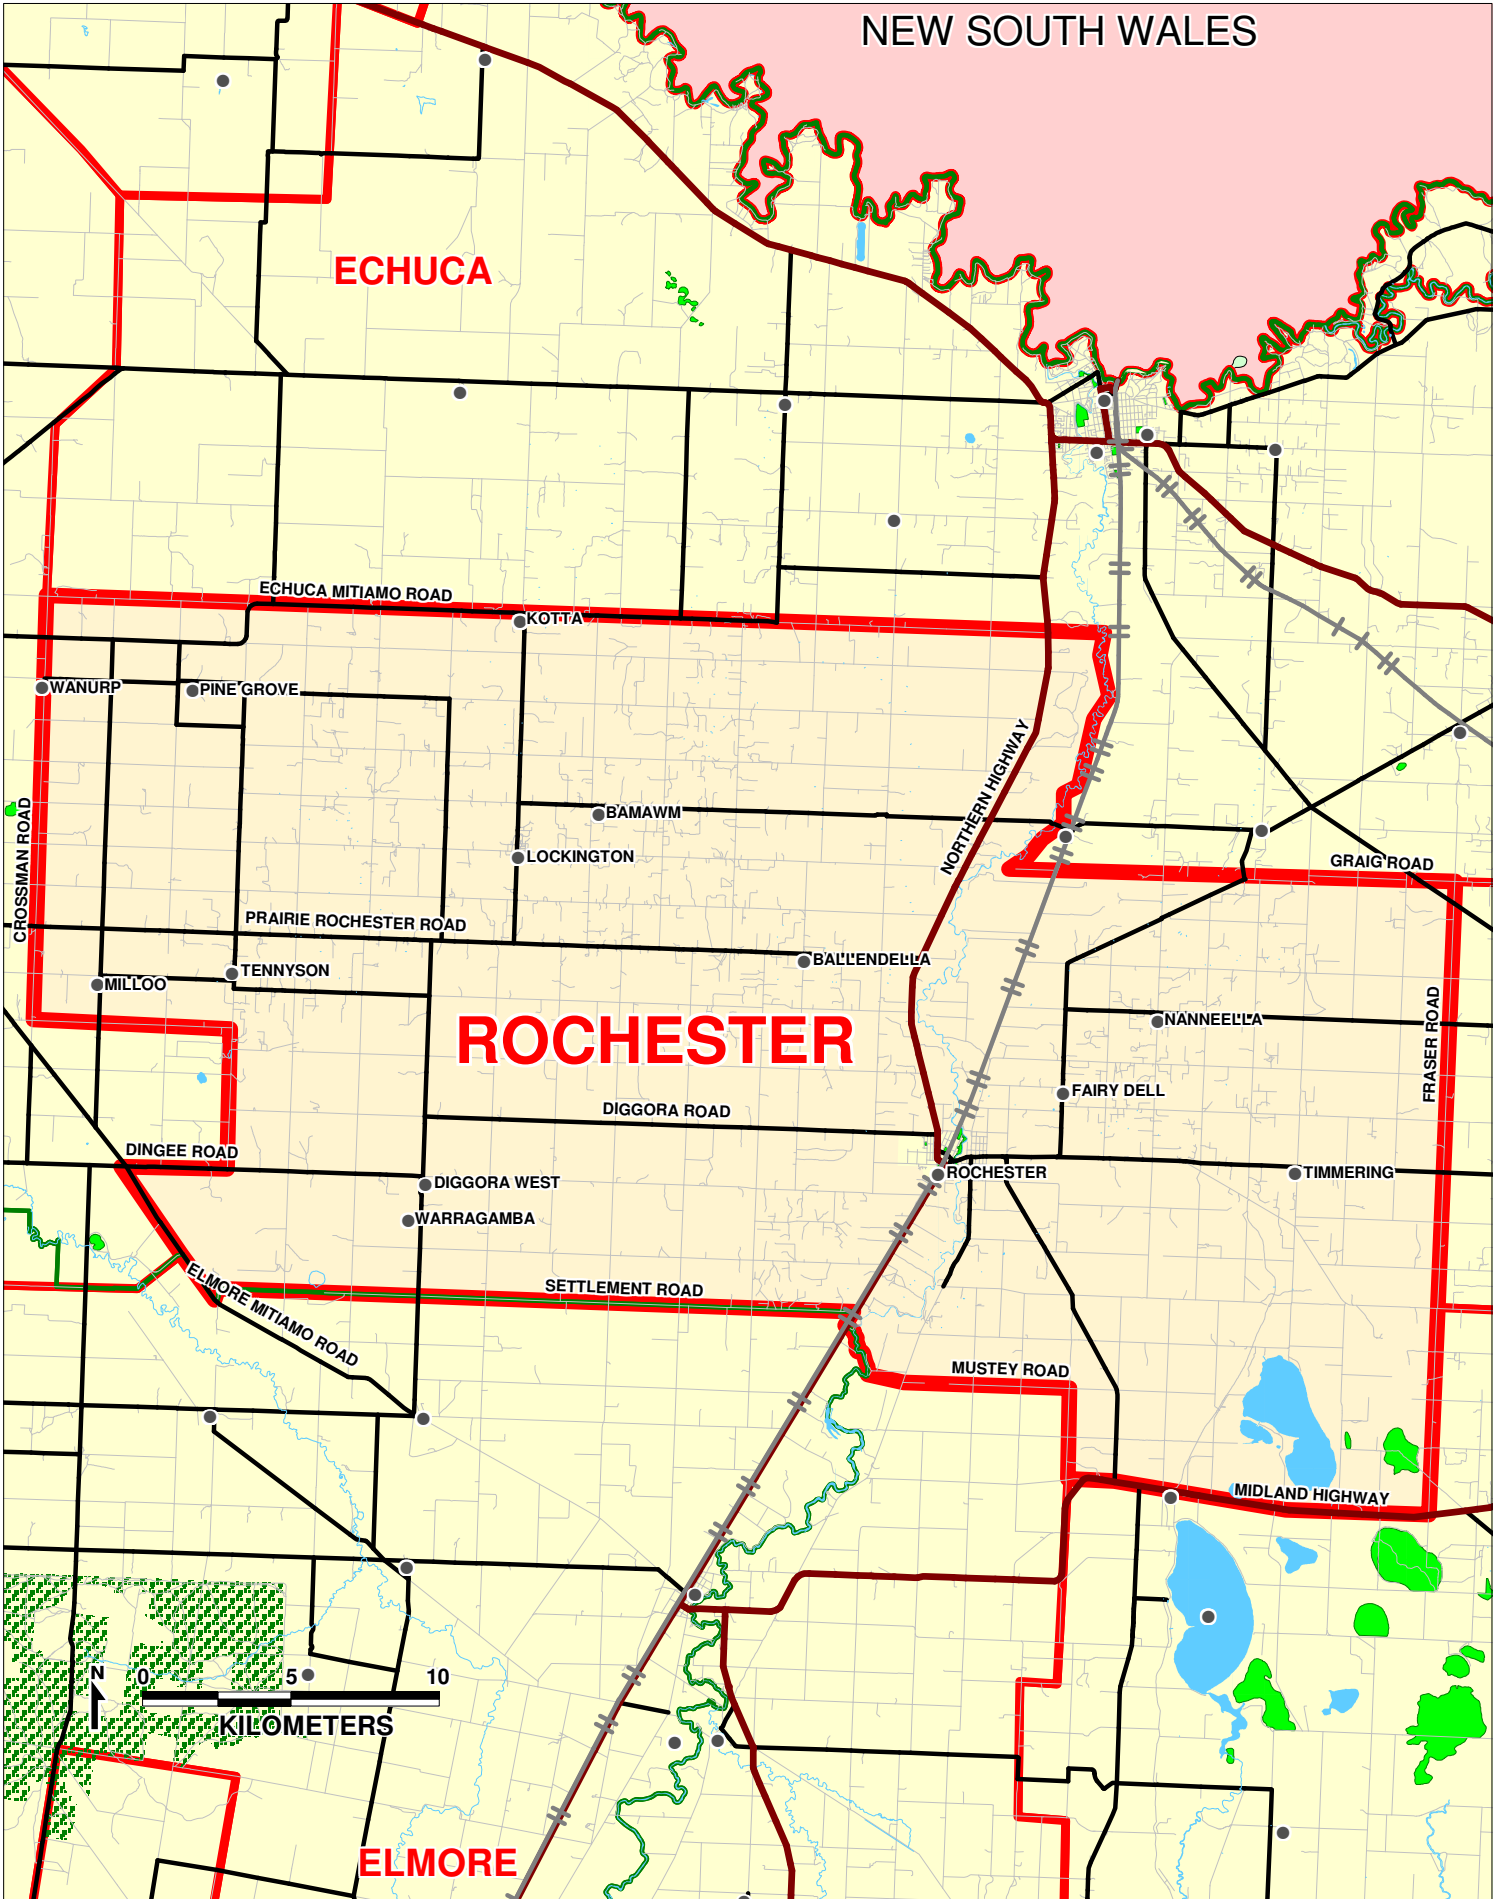

PARISH OF ROCHESTER

NEW SOUTH WALES

ECHUCA

ROCHESTER

ELMORE

DIocese OF SANDHURST

KEY:			
	PARISH BOUNDARY		MAIN ROAD
	LGA		ROAD
	RIVERS		TOWNS
	HIGHWAY		NATIONAL PARKS
	RAILWAY		

JULY 2005

PREPARED BY WHELANS PLANNING
Our Ref: B381-Rochester-2005-A