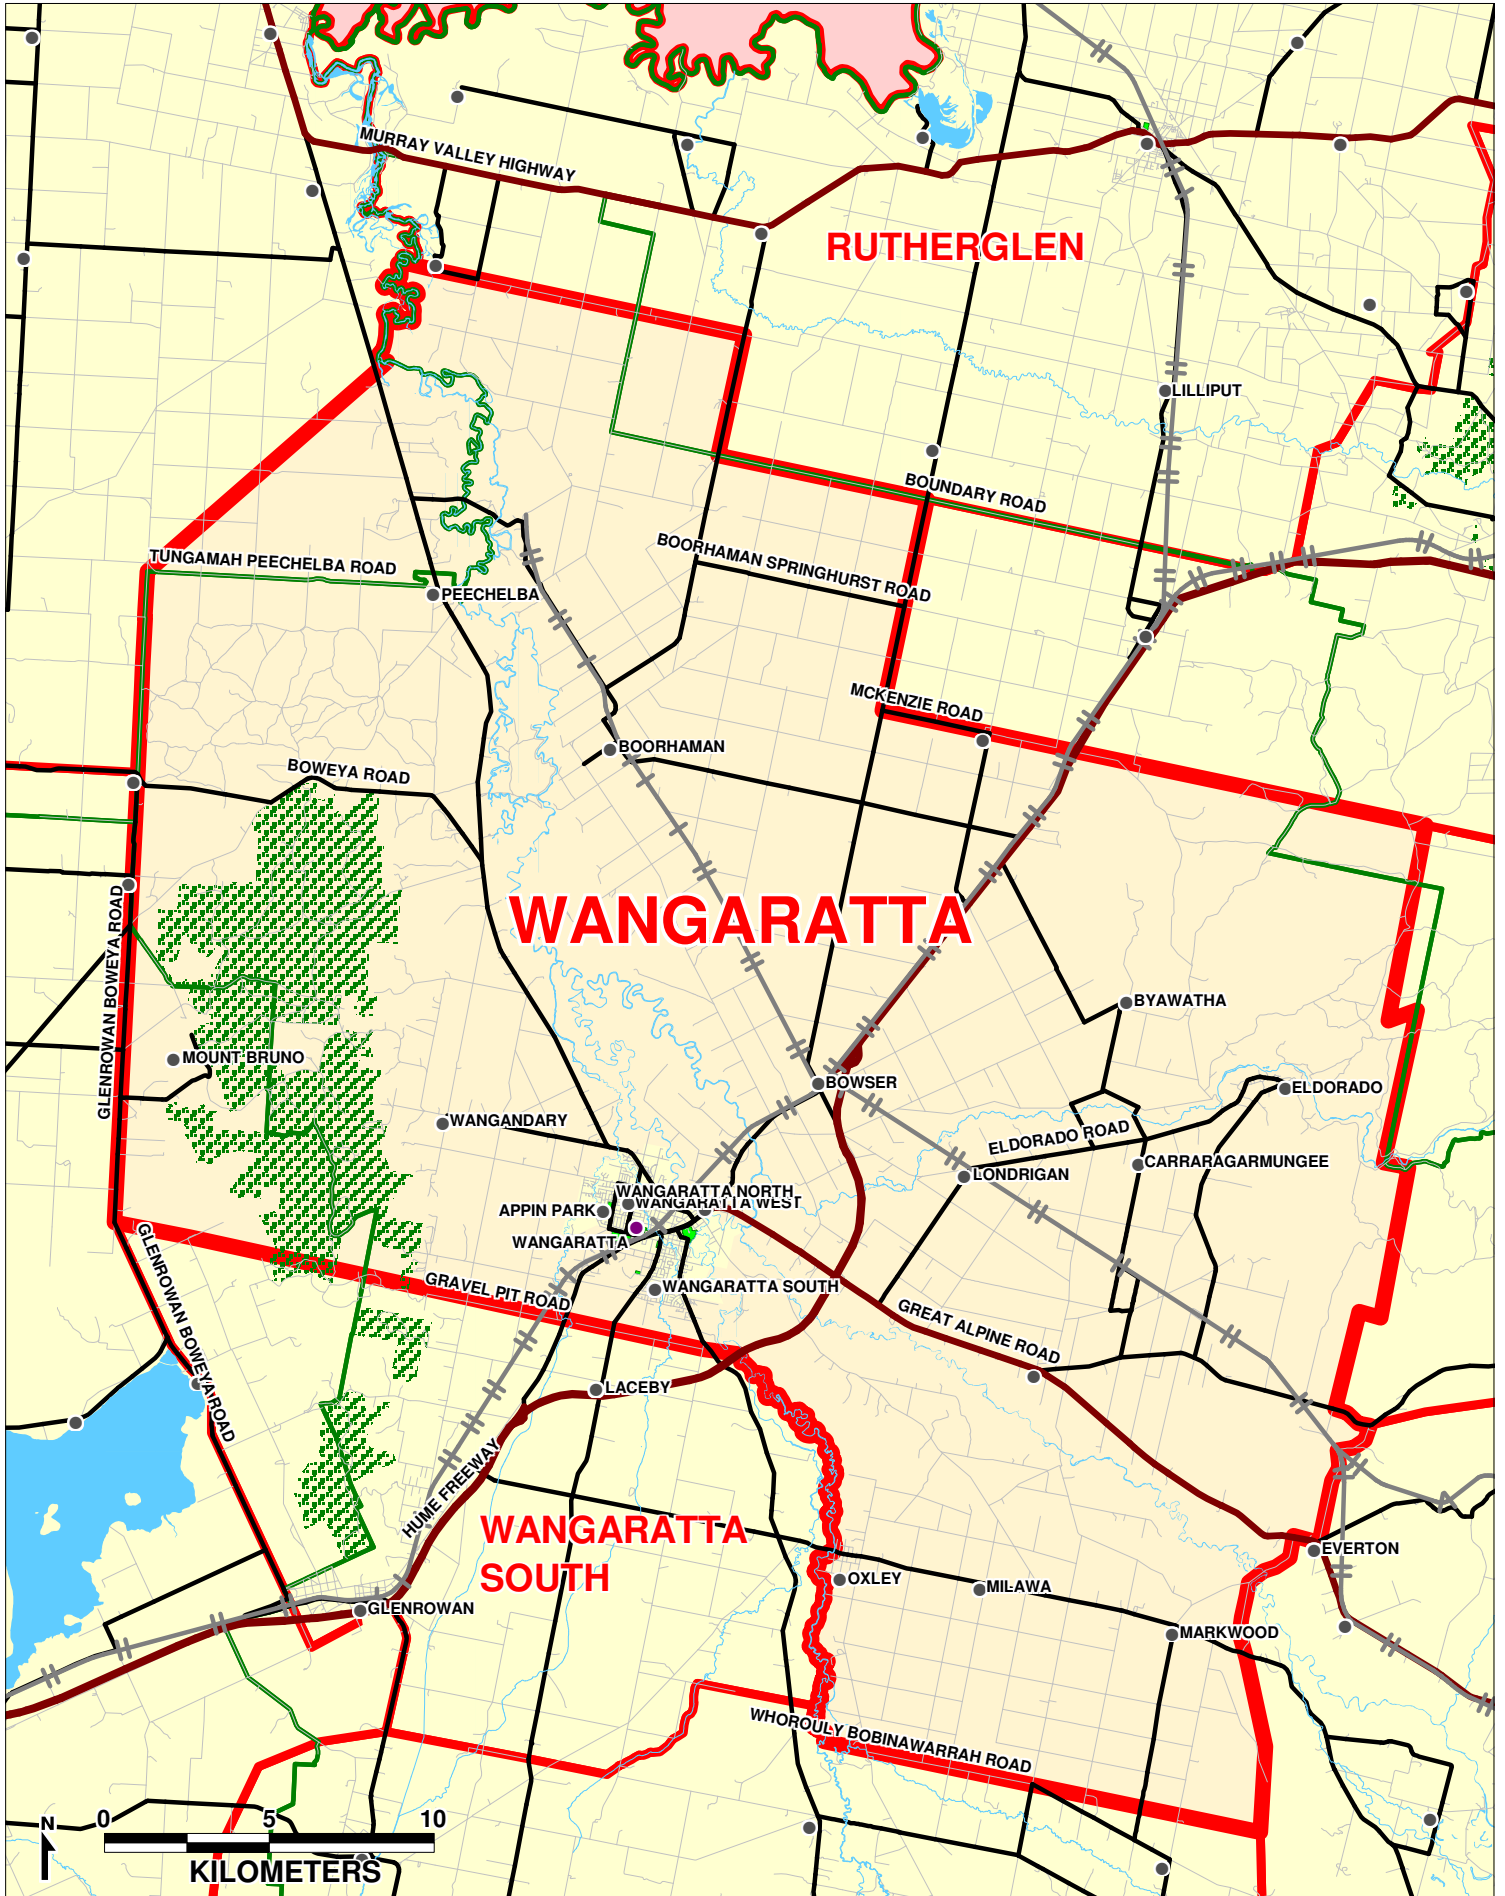

PARISH OF WANGARATTA

KEY:	
	PARISH BOUNDARY
	LGA
	RIVERS
	HIGHWAY
	RAILWAY
	MAIN ROAD
	ROAD
	TOWNS
	NATIONAL PARKS

DIocese of SANDHURST

JULY 2005

PREPARED BY WHELANS PLANNING
Our Ref: B381-Wangaratta-2005-A