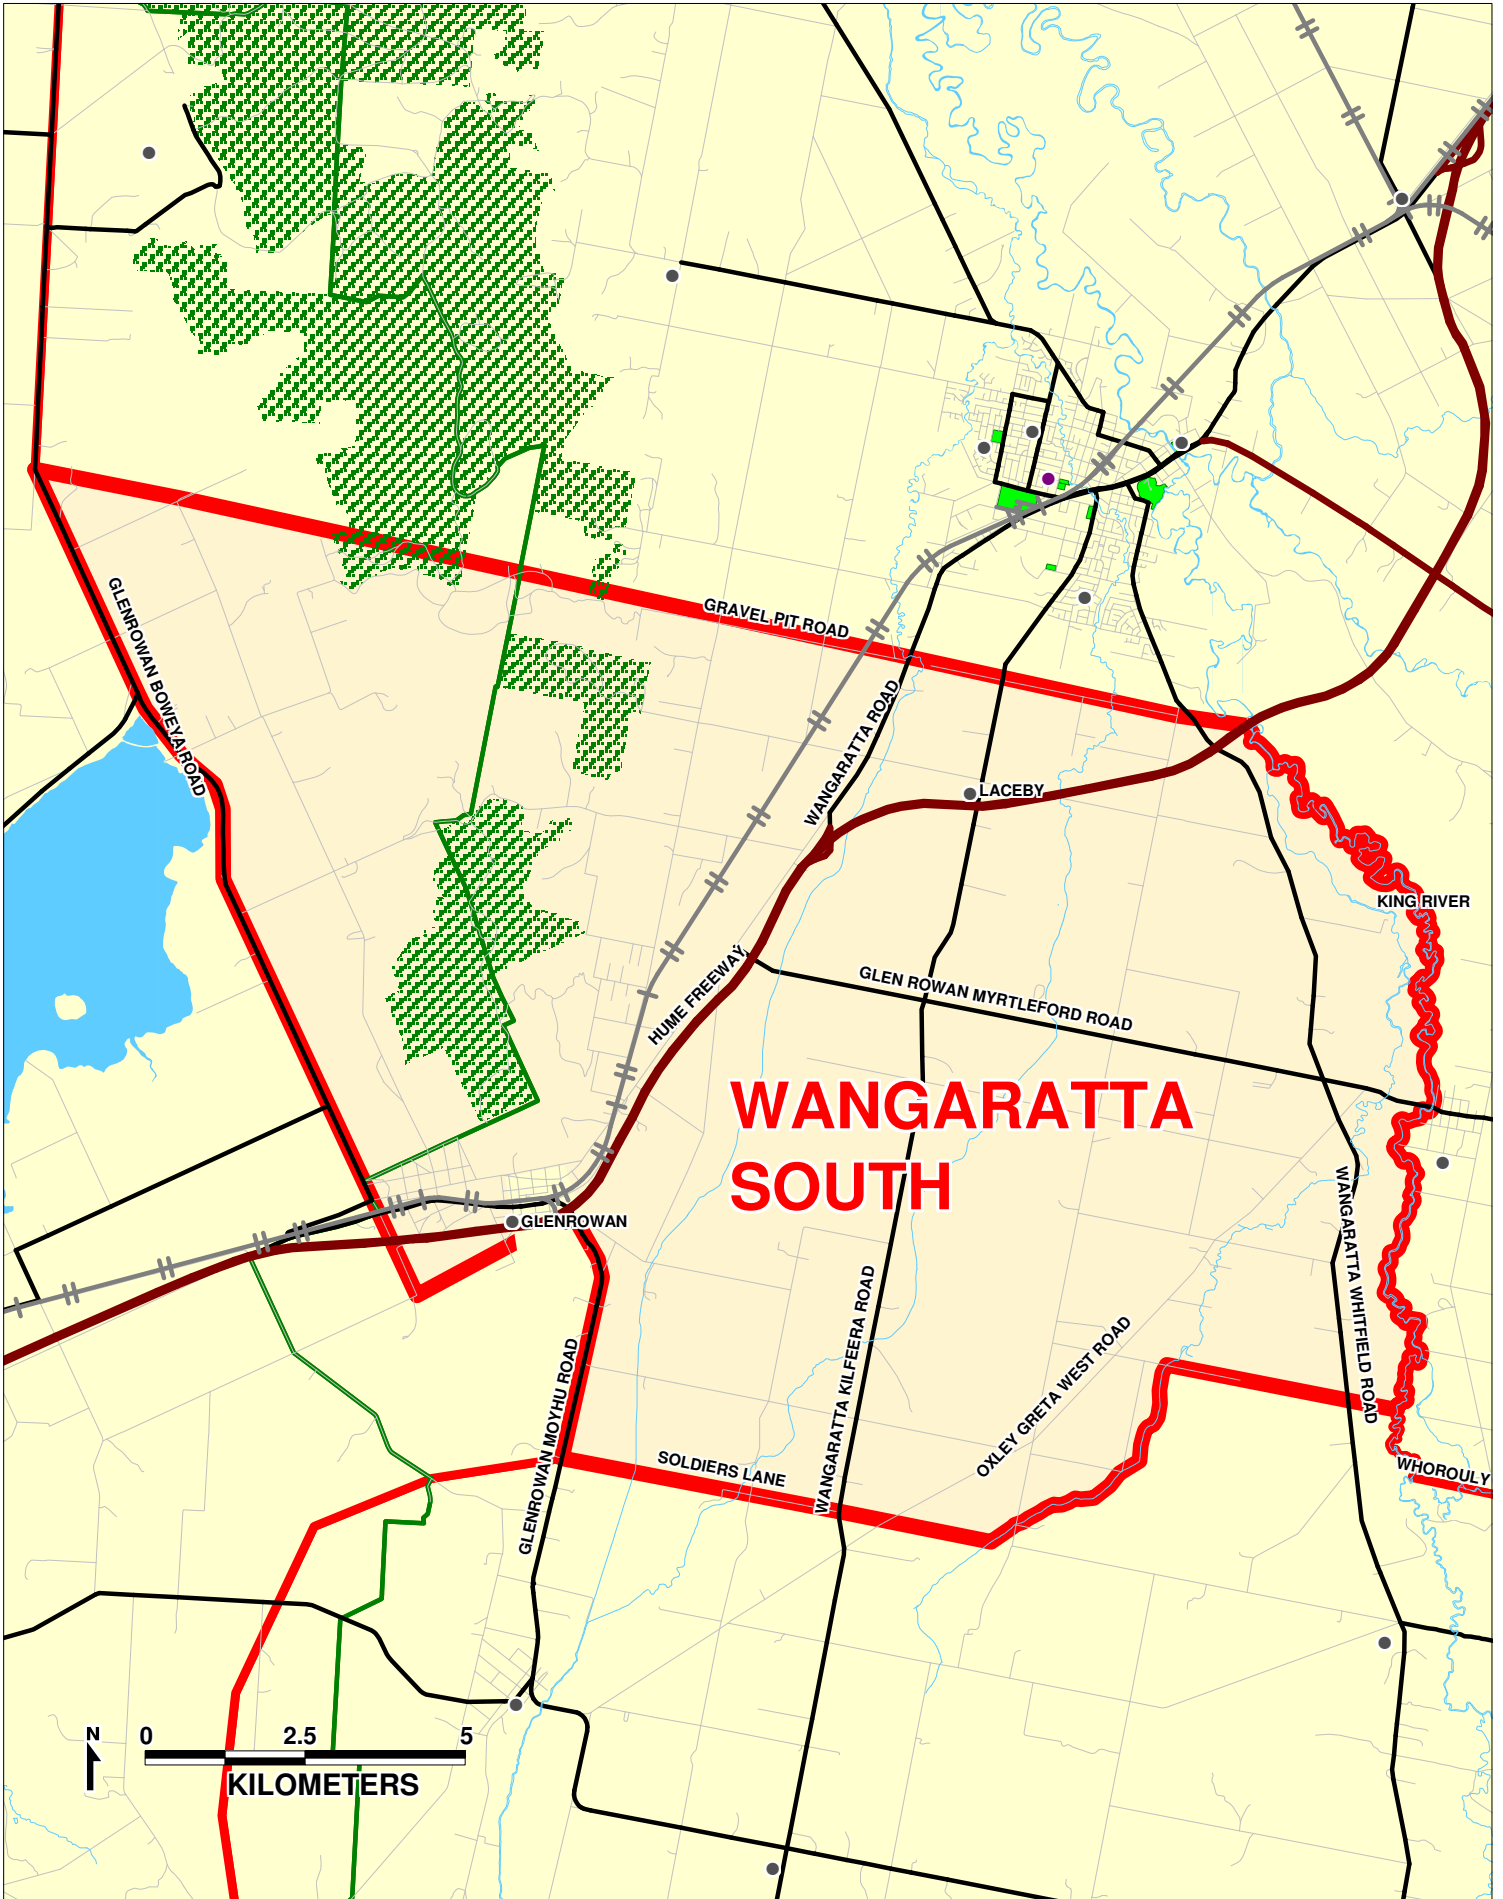

PARISH OF WANGARATTA SOUTH

WANGARATTA SOUTH

	PARISH BOUNDARY		MAIN ROAD
	LGA		ROAD
	RIVERS		TOWNS
	HIGHWAY		NATIONAL PARKS
	RAILWAY		

DIocese of SANDHURST

JULY 2005

PREPARED BY WHELANS PLANNING
Our Ref: B381-WangarattaSouth-2005-A