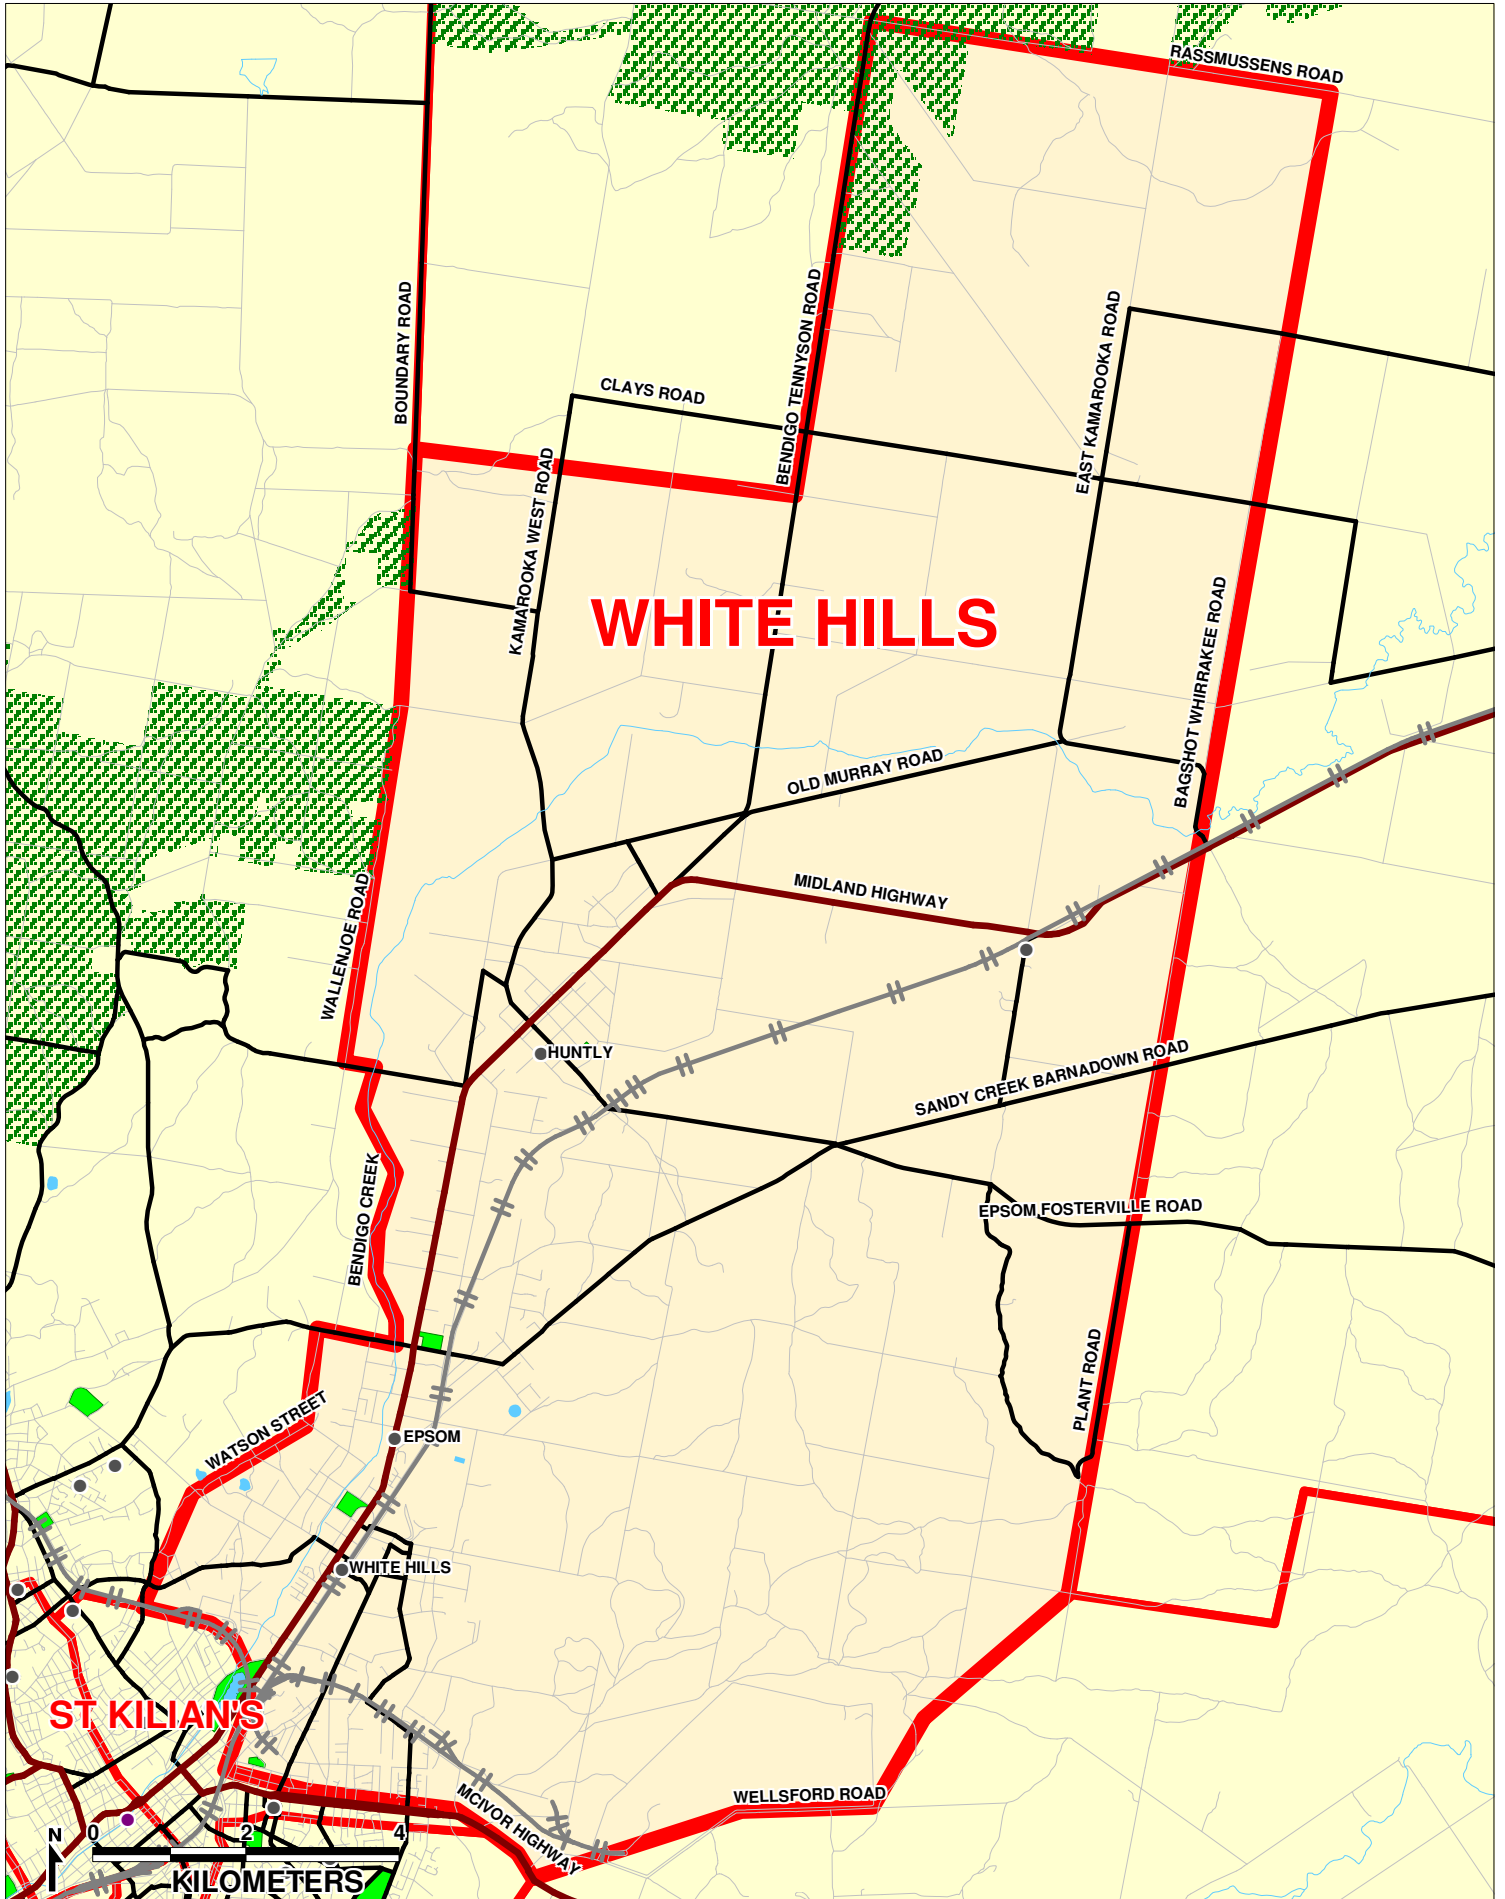

# PARISH OF WHITE HILLS

KEY:			
	PARISH BOUNDARY		MAIN ROAD
	LGA		ROAD
	RIVERS		TOWNS
	HIGHWAY		NATIONAL PARKS
	RAILWAY		

DIocese of SANDHURST

JULY 2005

PREPARED BY WHELANS PLANNING

Our Ref: B381-WhiteHills-2005-A